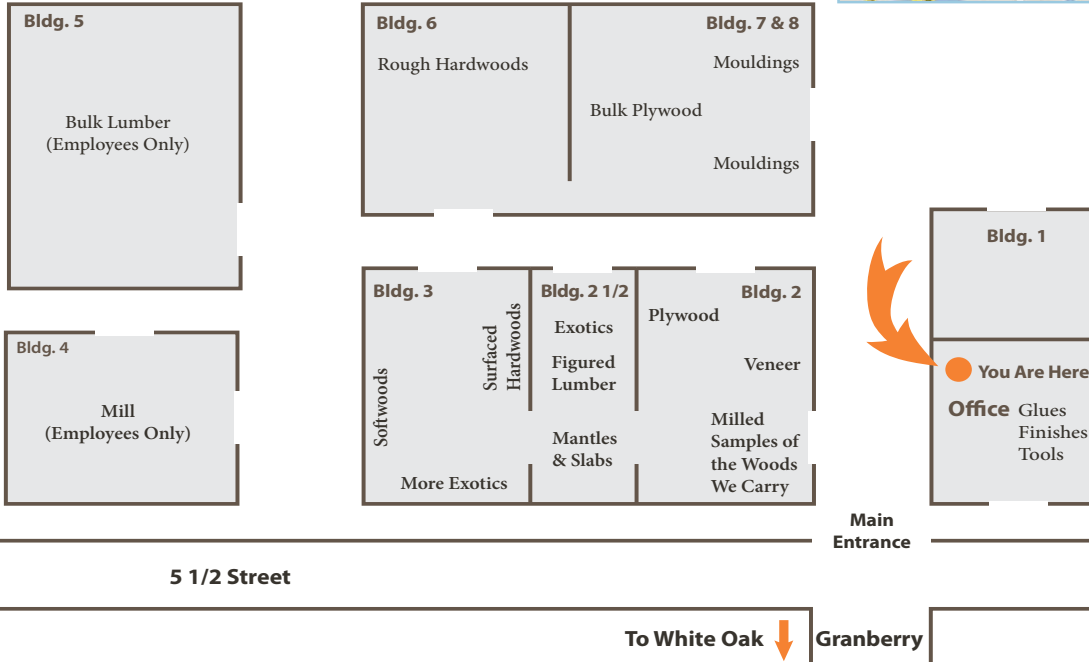

Over 100 species of hardwoods, softwoods and exotic woods. Serving Houston, Texas since 1946 with great service, custom millwork and mouldings.

Office Hours: Mon - Fri 7:30 am - 5:00 pm, Sat 9:00 am - 1:00 pm

Clark's Hardwood Lumber Co.

700 E. 5 1/2 Street, Houston, TX 77007

(713) 862-6628

WWW.CLARKSHARDWOOD.COM